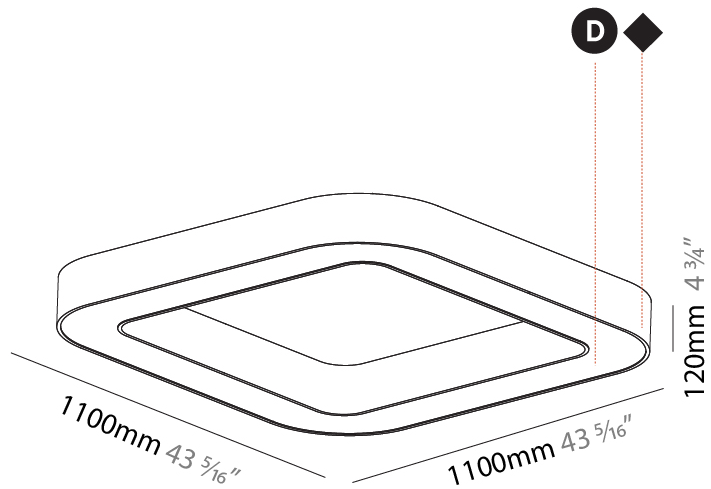

GENERAL

Series: Glorious
Subseries: Glorious Quantum
Brand: Prolight
Division: Architectural
Mounting Type: Surface
Mounting Location: Ceiling
Subcategory: Ambient

PHYSICAL

Shape: Square
Length (mm): 1100
Length (in): 43 ⁵/₁₆"
Width (mm): 1100
Width (in): 43 ⁵/₁₆"
Height (mm): 120
Height (in): 4 ³/₄"
Light Distribution: Direct
Weight (kg): 14.2
Weight (lbs): 31.24
Diffuser: PMMA - Opal or Micro-Prism
Fixture Finish: SSR / BKV / CWI / CRY / HAB / LAG / UFT / ITA / RUA / RUR / MIC / FTG / MYG / TWT / LOD / PUS / FRO / FUP / KIA / POP / BLS / SPG / MEY / GOH / GUM / CHC / COM / ABZ / JAG / OBR / MOS / ROR
Fixture Material: Aluminum

ELECTRICAL

Lamp Type: LED (Zhaga Standard)
Input Wattage (W): 60
Total Output Wattage (W): 48 / 38.4 (3500K)
Dimming: Non-Dimming / Phase Dimming (120Vac only) / 0-10V Dimming
Driver Included: Yes
Driver Location: Integrated
Driver Type: Constant Current - 120 / 277Vac
Driver Class: Class 2
Input Voltage (V): 120 - 277
Constant Current (MA): 350 / 1200 (3500K)

LED

Color Temperature (°K): 3000 / 3500 / 4000
Max. Delivered Lumen (lm): 5540 / 5733 / 5850
CRI: >80 CRI
Efficiency (%): 65
Lamp Life (hrs): 50000

OPTICAL

RATINGS AND CERTIFICATIONS

Certified By: Certified for North American Standards
IP rating: IP20